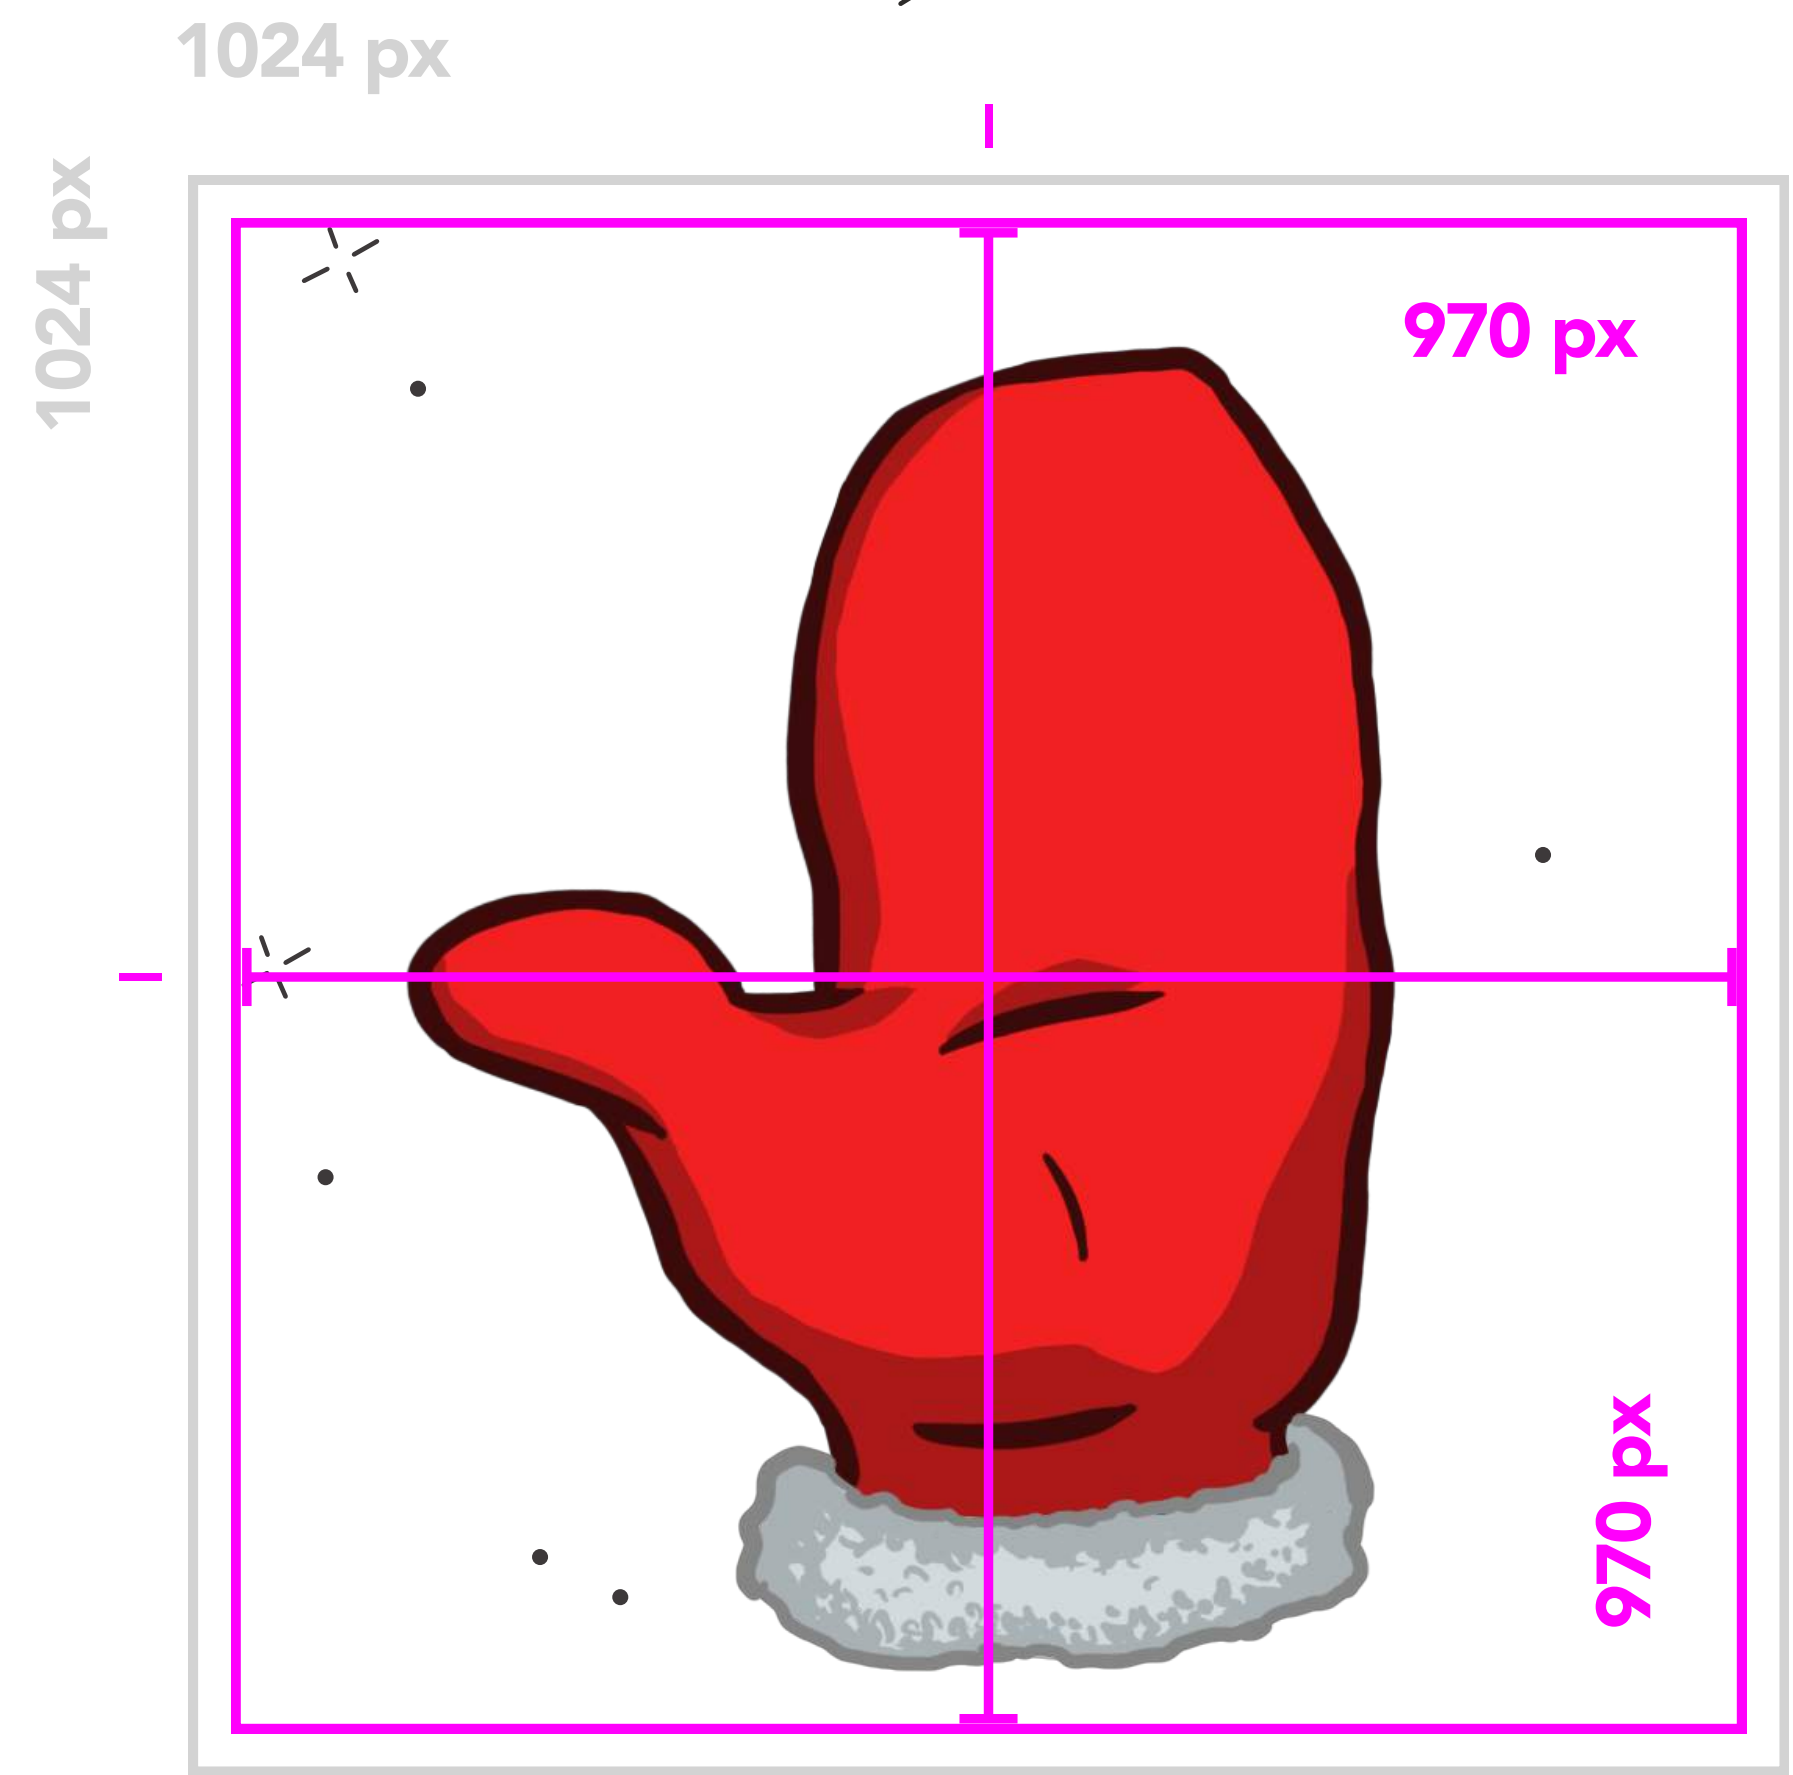

# Artboard Size

Artboard size should be  
**1024x1024 px**

All sizes are in pixels

Use color model: sRGB

1024 px

1024 px

# Boundaries

- Classic proportions:  
sticker/white space = 1/3  
(could be smaller or bigger a little bit)
- Sticker boundaries: max **970 x 970 px**

## Number of Frames:

Up to 500, but usually depends on animation loop.

## Three different file sizes:

1. 618 x 618 px
2. 408 x 408 px
3. 300 x 300 px