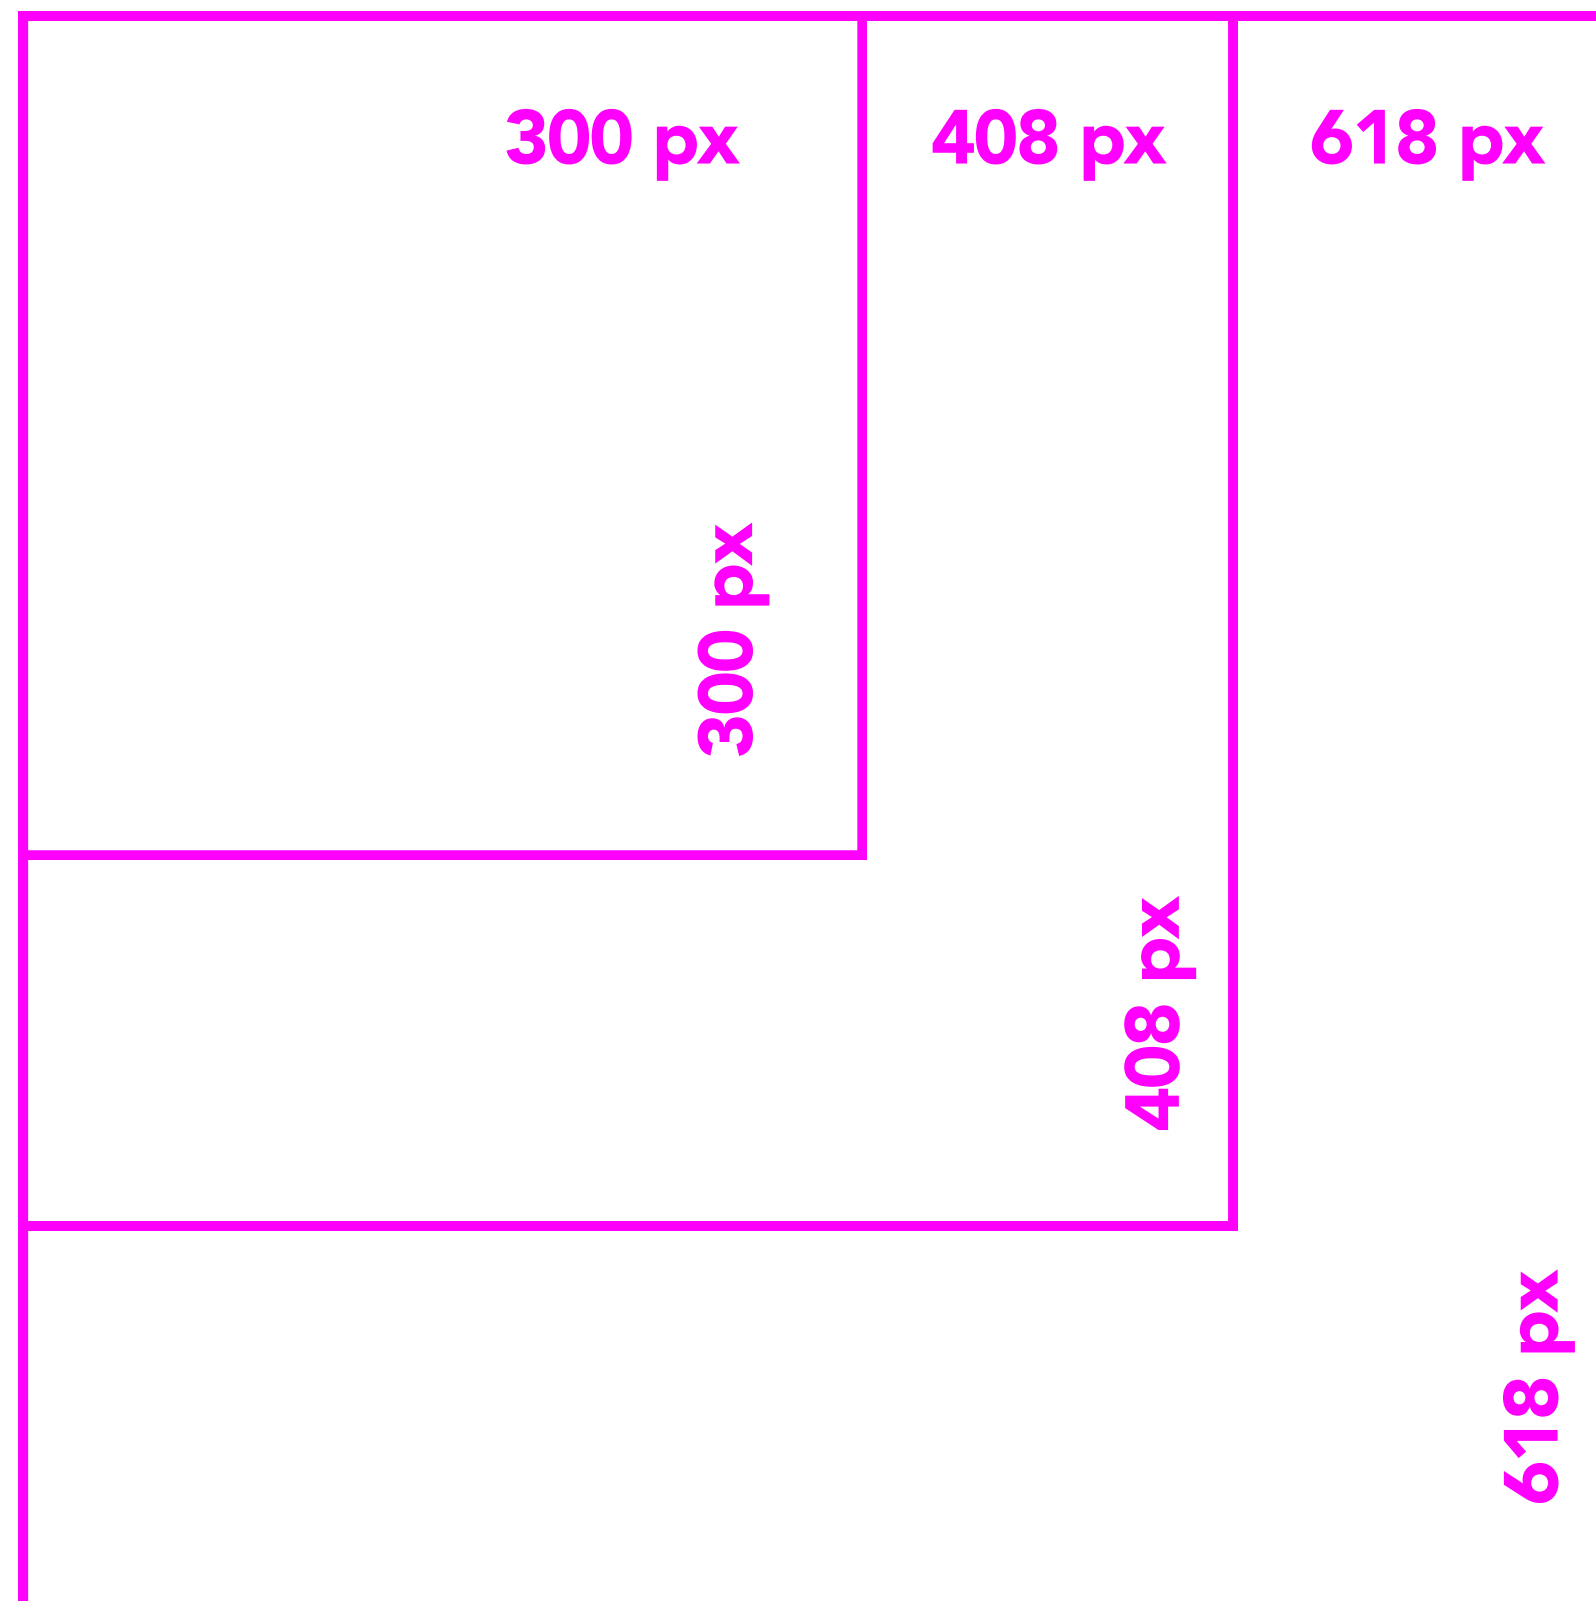

# Artboard Size

Artboard size should be  
**1024x1024 px**

All sizes are in pixels

Use color model: sRGB

1024 px

1024 px

# Boundaries

- Classic proportions:  
sticker/white space = 1/3  
(could be smaller or bigger a little bit)
- Sticker boundaries: max **970 x 970 px**

## Number of Frames:

Up to 500, but usually depends on animation loop.

## Three different file sizes:

1. 618 x 618 px
2. 408 x 408 px
3. 300 x 300 px