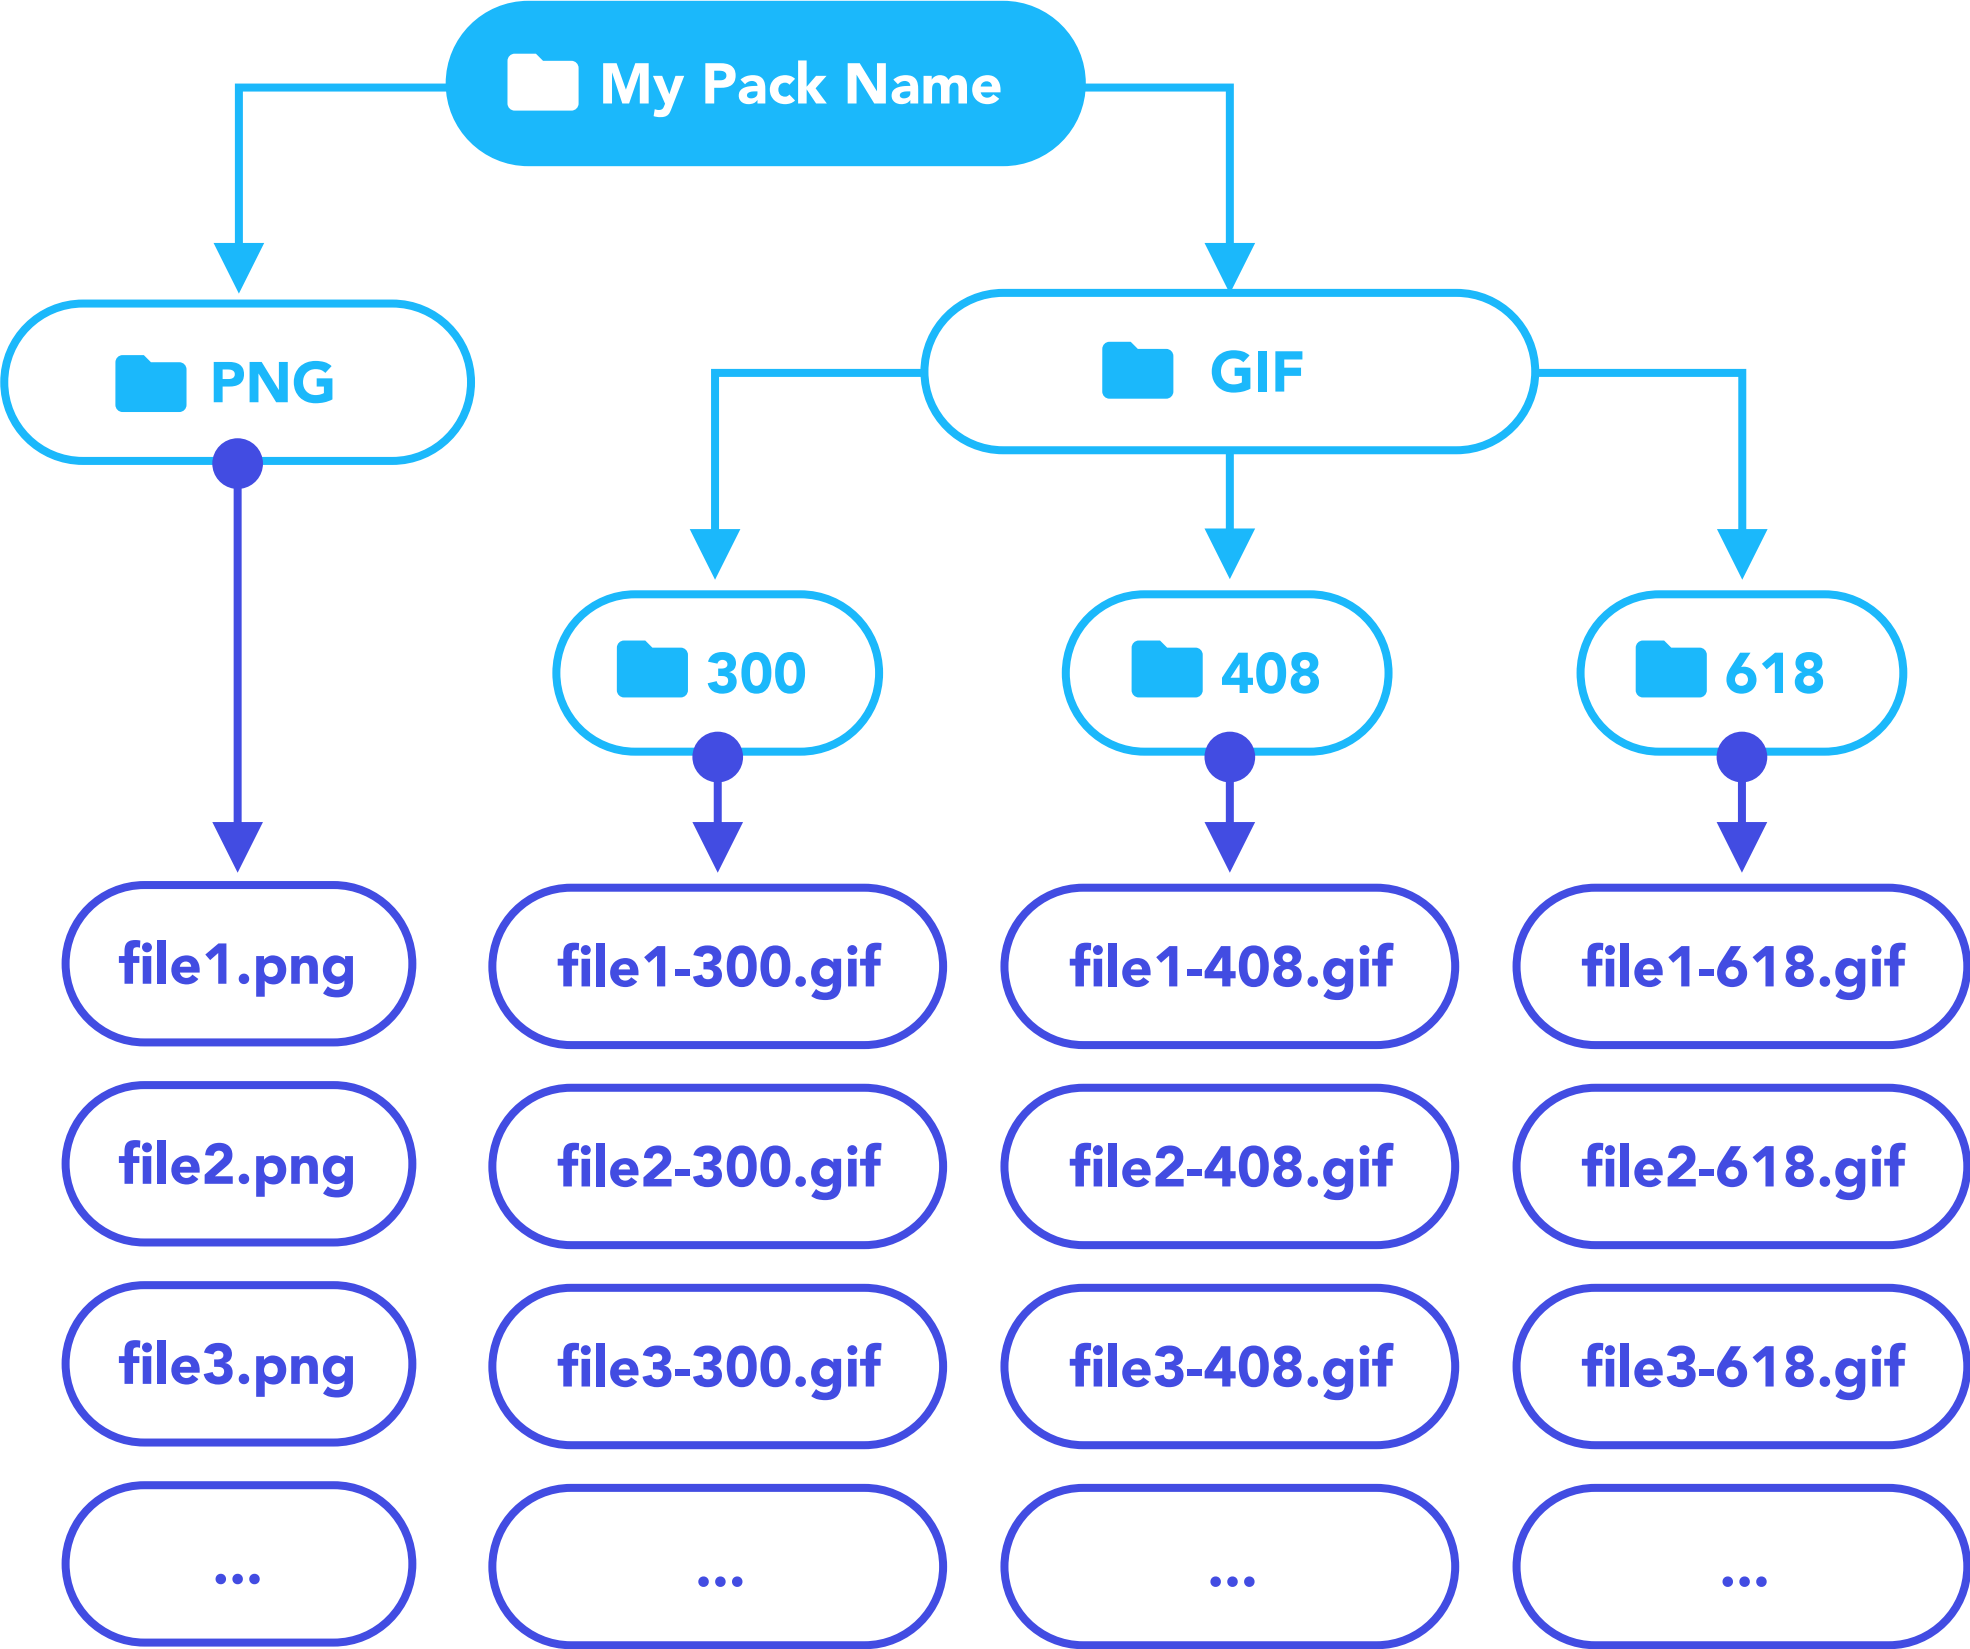

# Boundaries

- Classic proportions:  
sticker/white space = 1/3  
(could be smaller or bigger a little bit)
- Sticker boundaries: max **970 x 970 px**

## Number of Frames:

Up to 500, but usually depends on animation loop.

## Three different file sizes:

1. 618 x 618 px
2. 408 x 408 px
3. 300 x 300 px

# Organizing Files

Always give name to your file in lowercase without space, use dash instead

**Example:**

my-file-name.png

Use **Folders** to organize your files by type and size